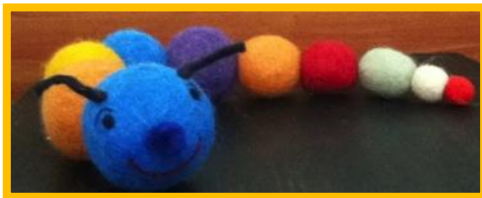

**Snowball**

(6 x 7 cm)

**SB 100**

**Item**

**Description**  
(Sizes are approximate)

**Code**

**Shepherd's Field**  
(30 x 30 x 12 cm)

**SF100**

**Sheep**  
(approx. 3 to 7 cm in diameter)

Small  
Medium  
Large

**SHP100-S**  
**SHP100-M**  
**SHP100-L**

**Caterpillar**  
(40 x 5 cm)

**CAT100**

**Hair Clips**

Flower Motif  
Small  
Large

**HCFL100-S**  
**HCFL100-L**